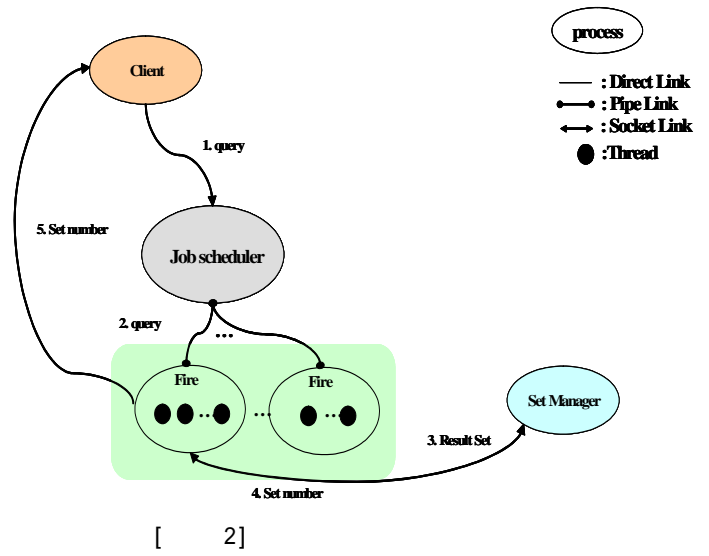

3.

1 KRISTAL-2000

TCP socket

FIRE Pipe

[2]

Job Scheduler Data Manager Job Scheduler Data Manager 가 Blocking DB가 가 Data Manager Job Scheduler가