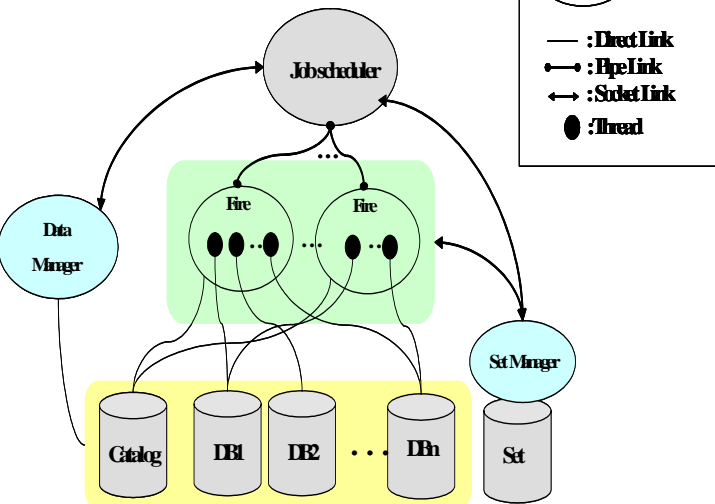

1 KRISTAL-2000

TCP socket

FIRE Pipe

[2]